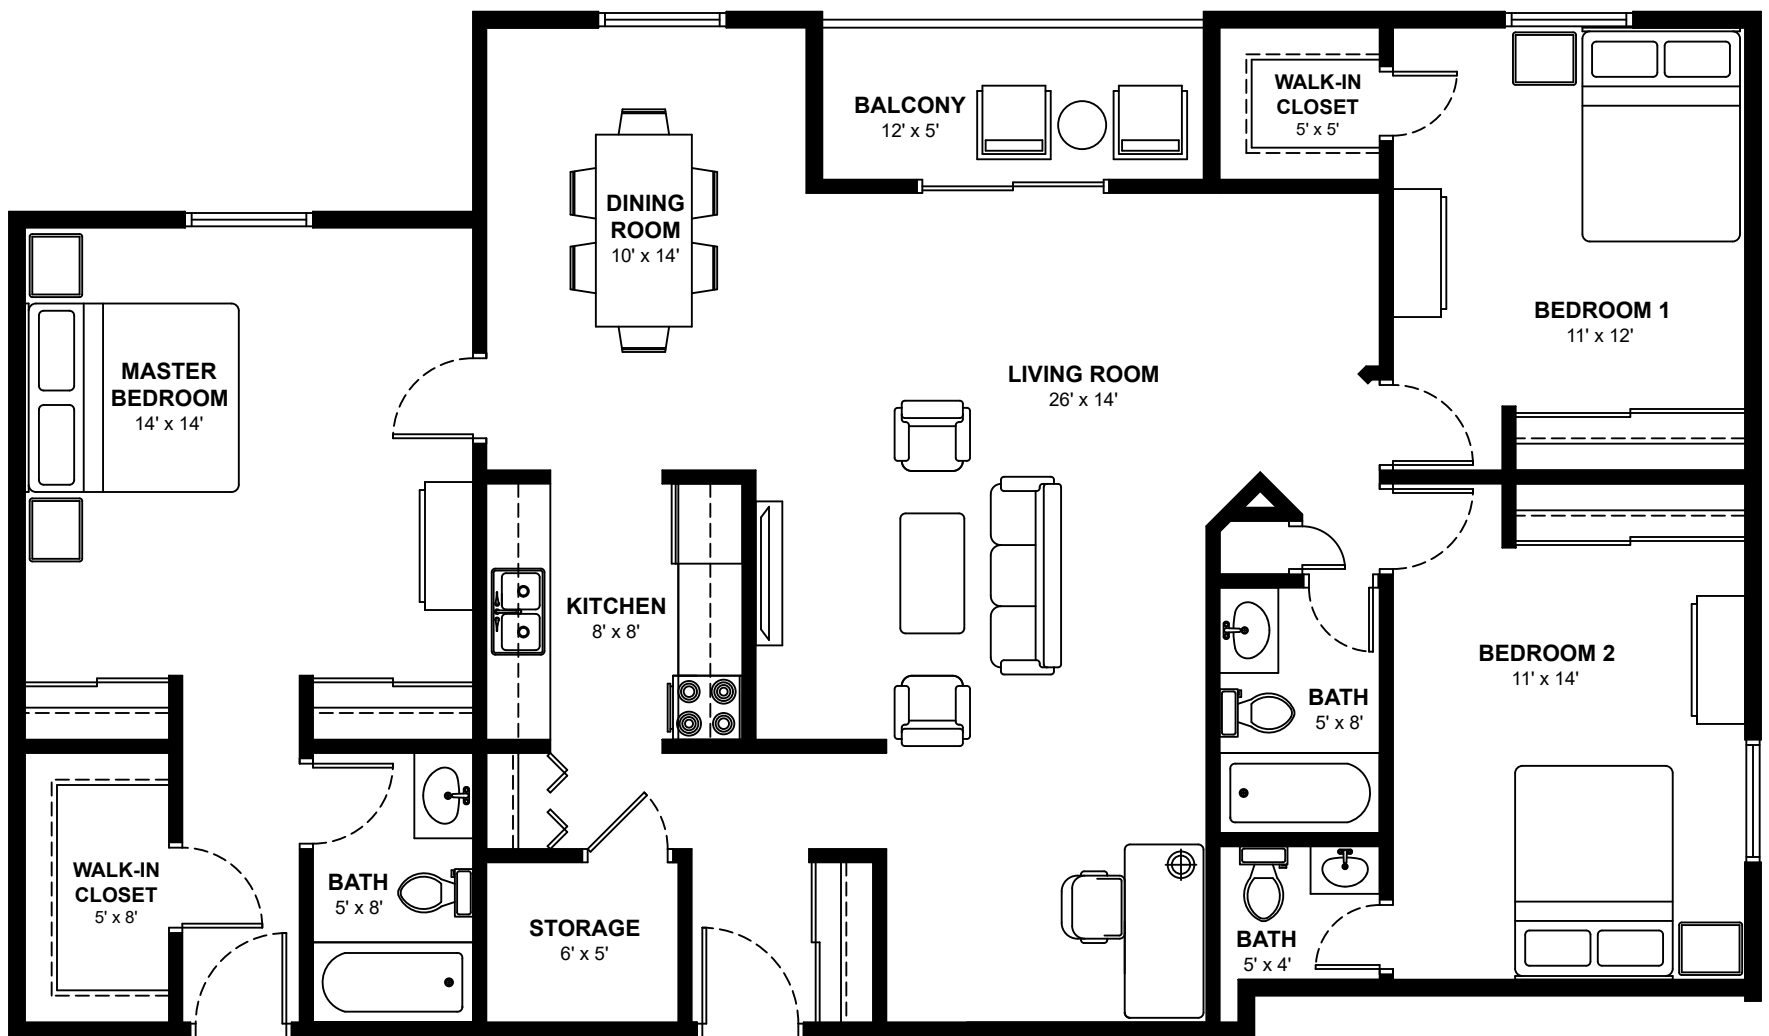

695 PROUDFOOT LANE

695 Proudfoot Lane, London

Three Bedroom Apartments

Approximately 1,540 sq. ft.

These floor plans are representative only. All dimensions are approximate.